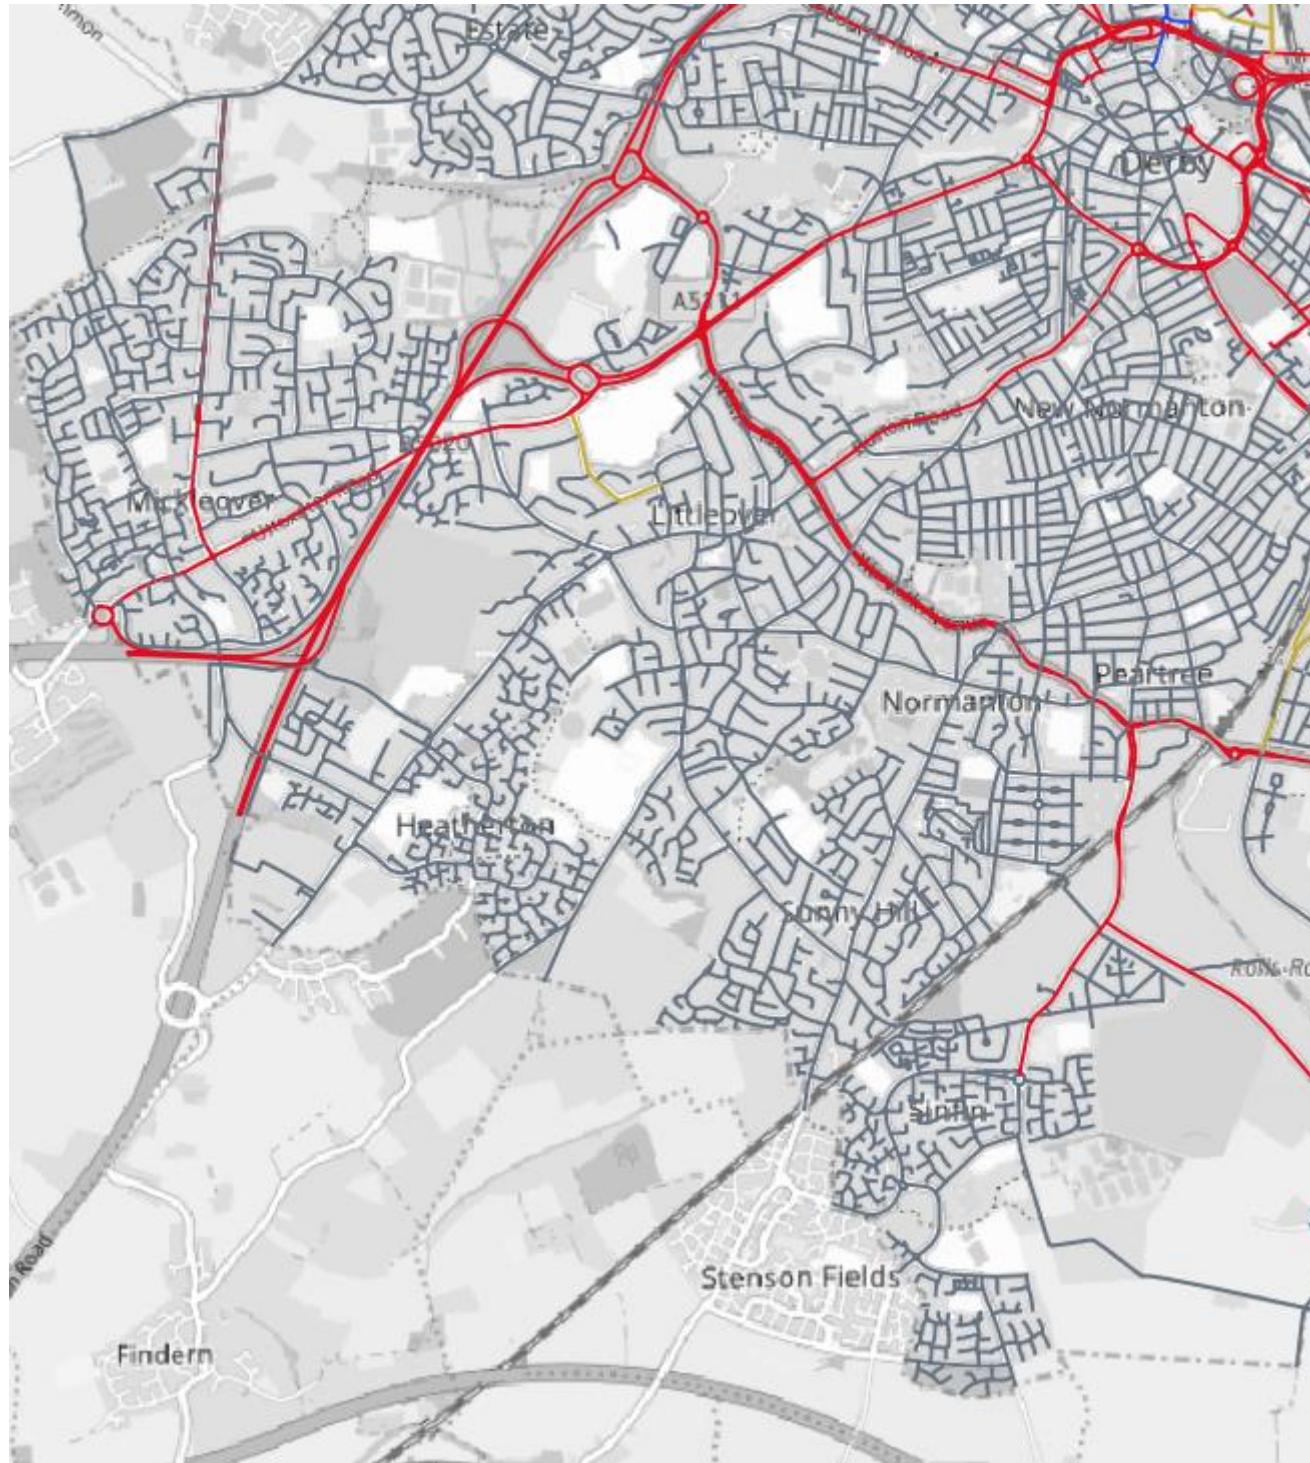

Derby City Resilient Network - Overview

Derby City Resilient Network – North-East

Derby City Resilient Network – South-East

Derby City Resilient Network – Overview – South West

Derby City Resilient Network – North-West