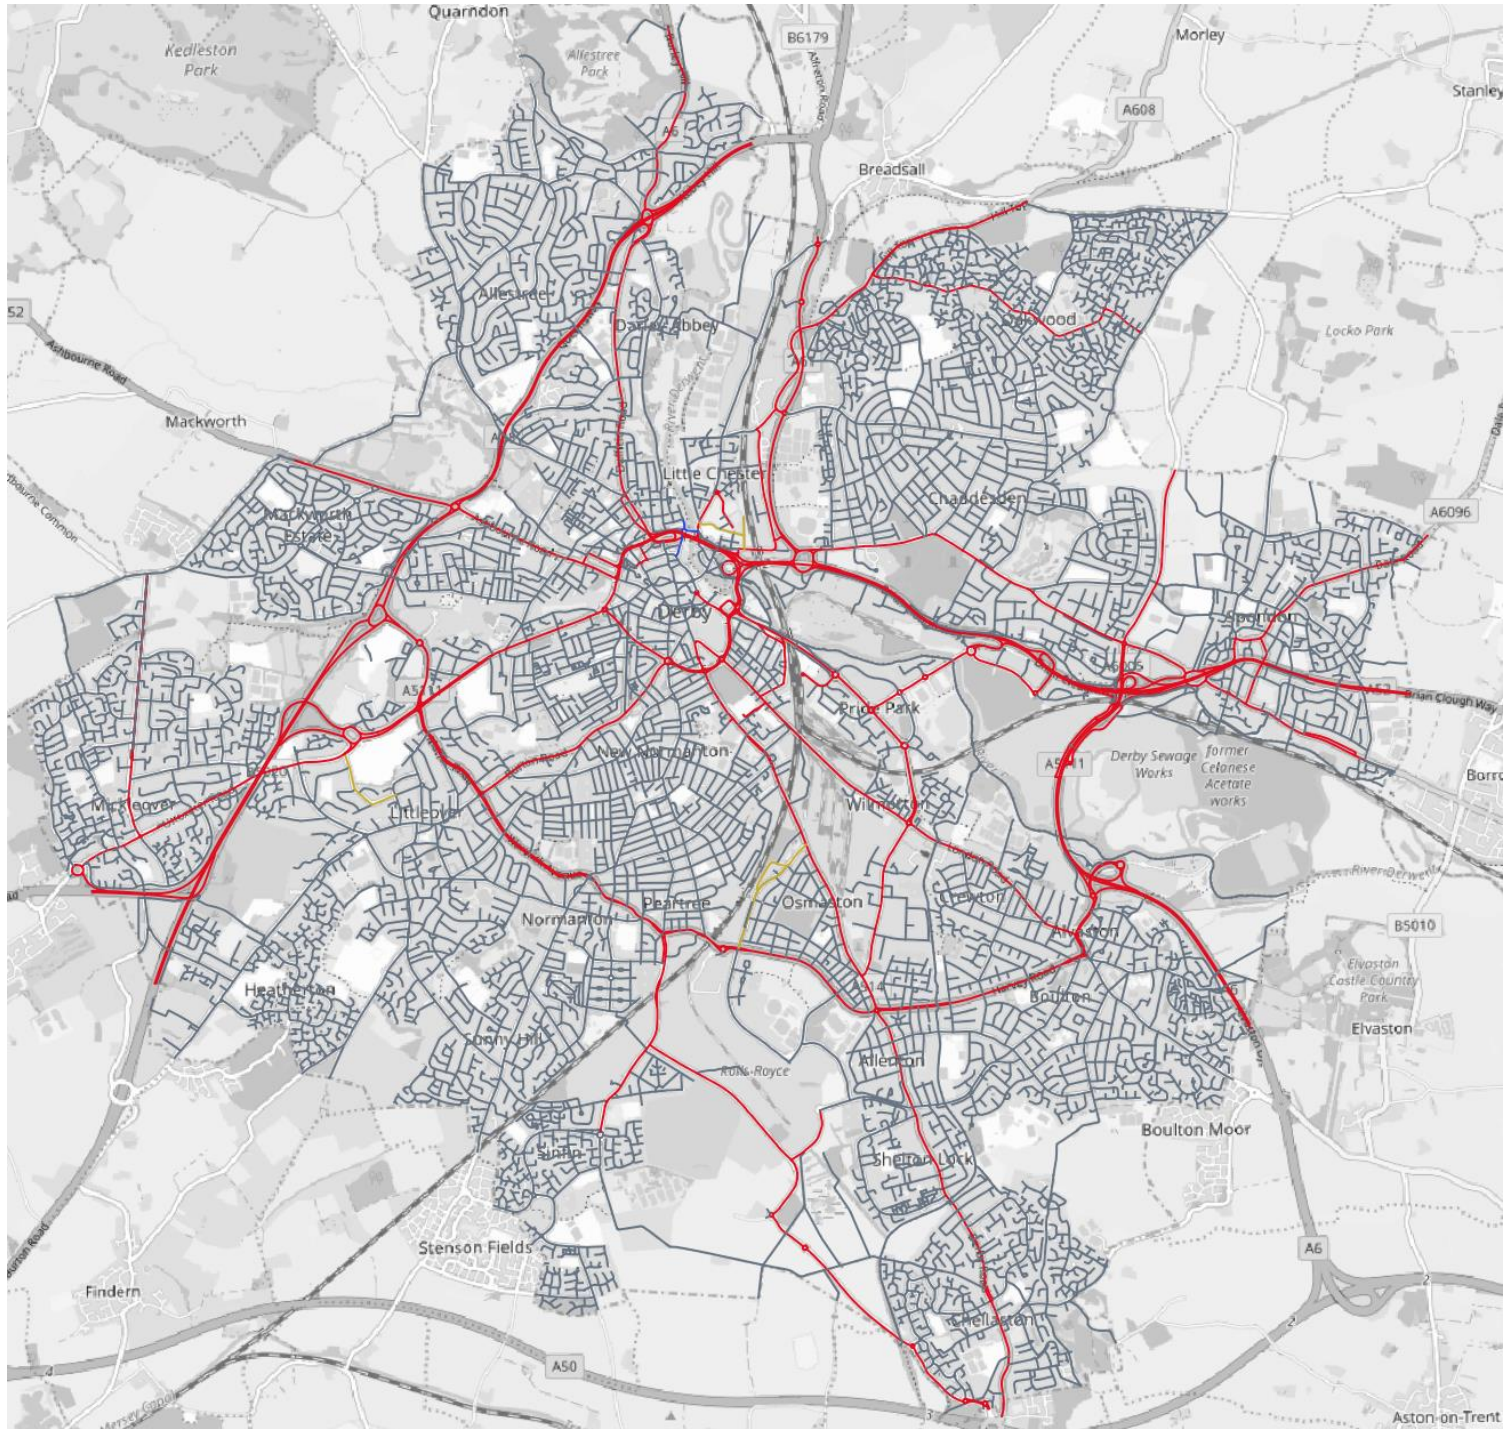

Derby City Resilient Network - Overview

Derby City Resilient Network – North-East

Derby City Resilient Network – South-East

Derby City Resilient Network – Overview – South West

Derby City Resilient Network – North-West