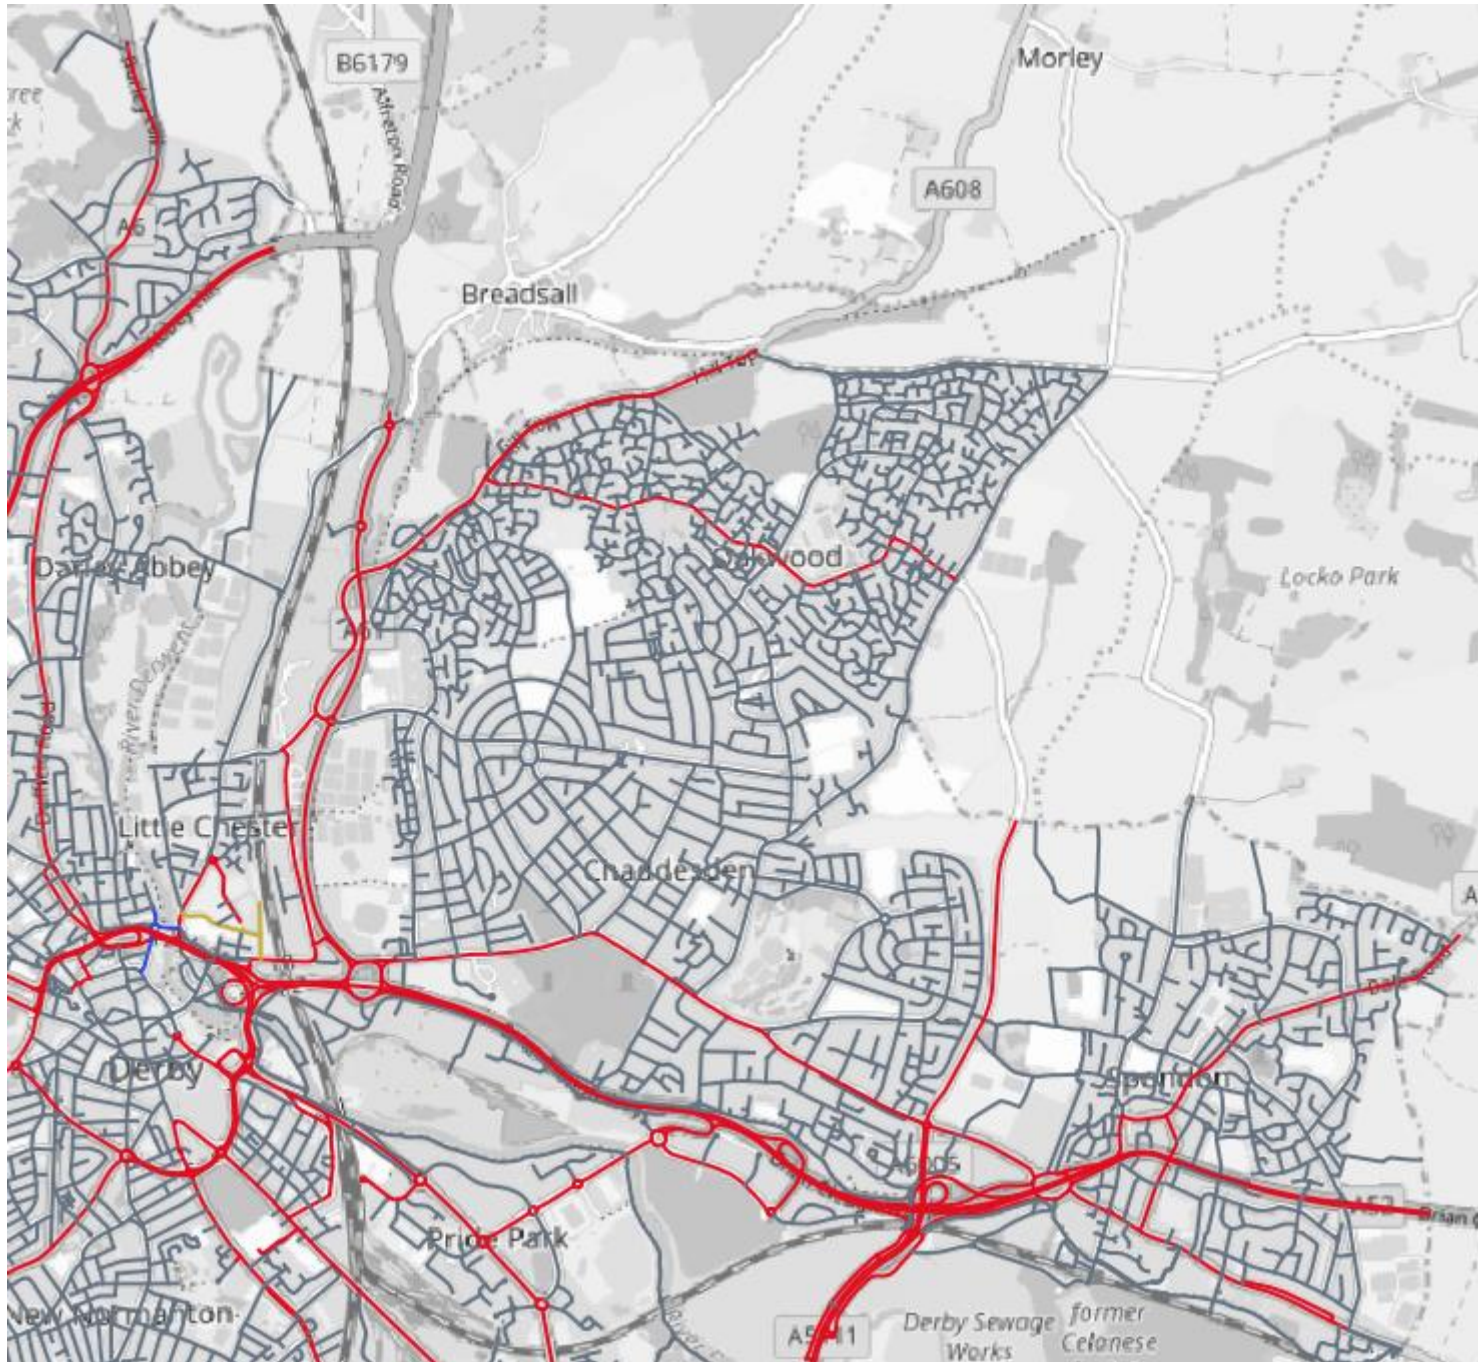

Derby City Resilient Network - Overview

Derby City Resilient Network – North-East

Derby City Resilient Network – South-East

Derby City Resilient Network – Overview – South West

Derby City Resilient Network – North-West