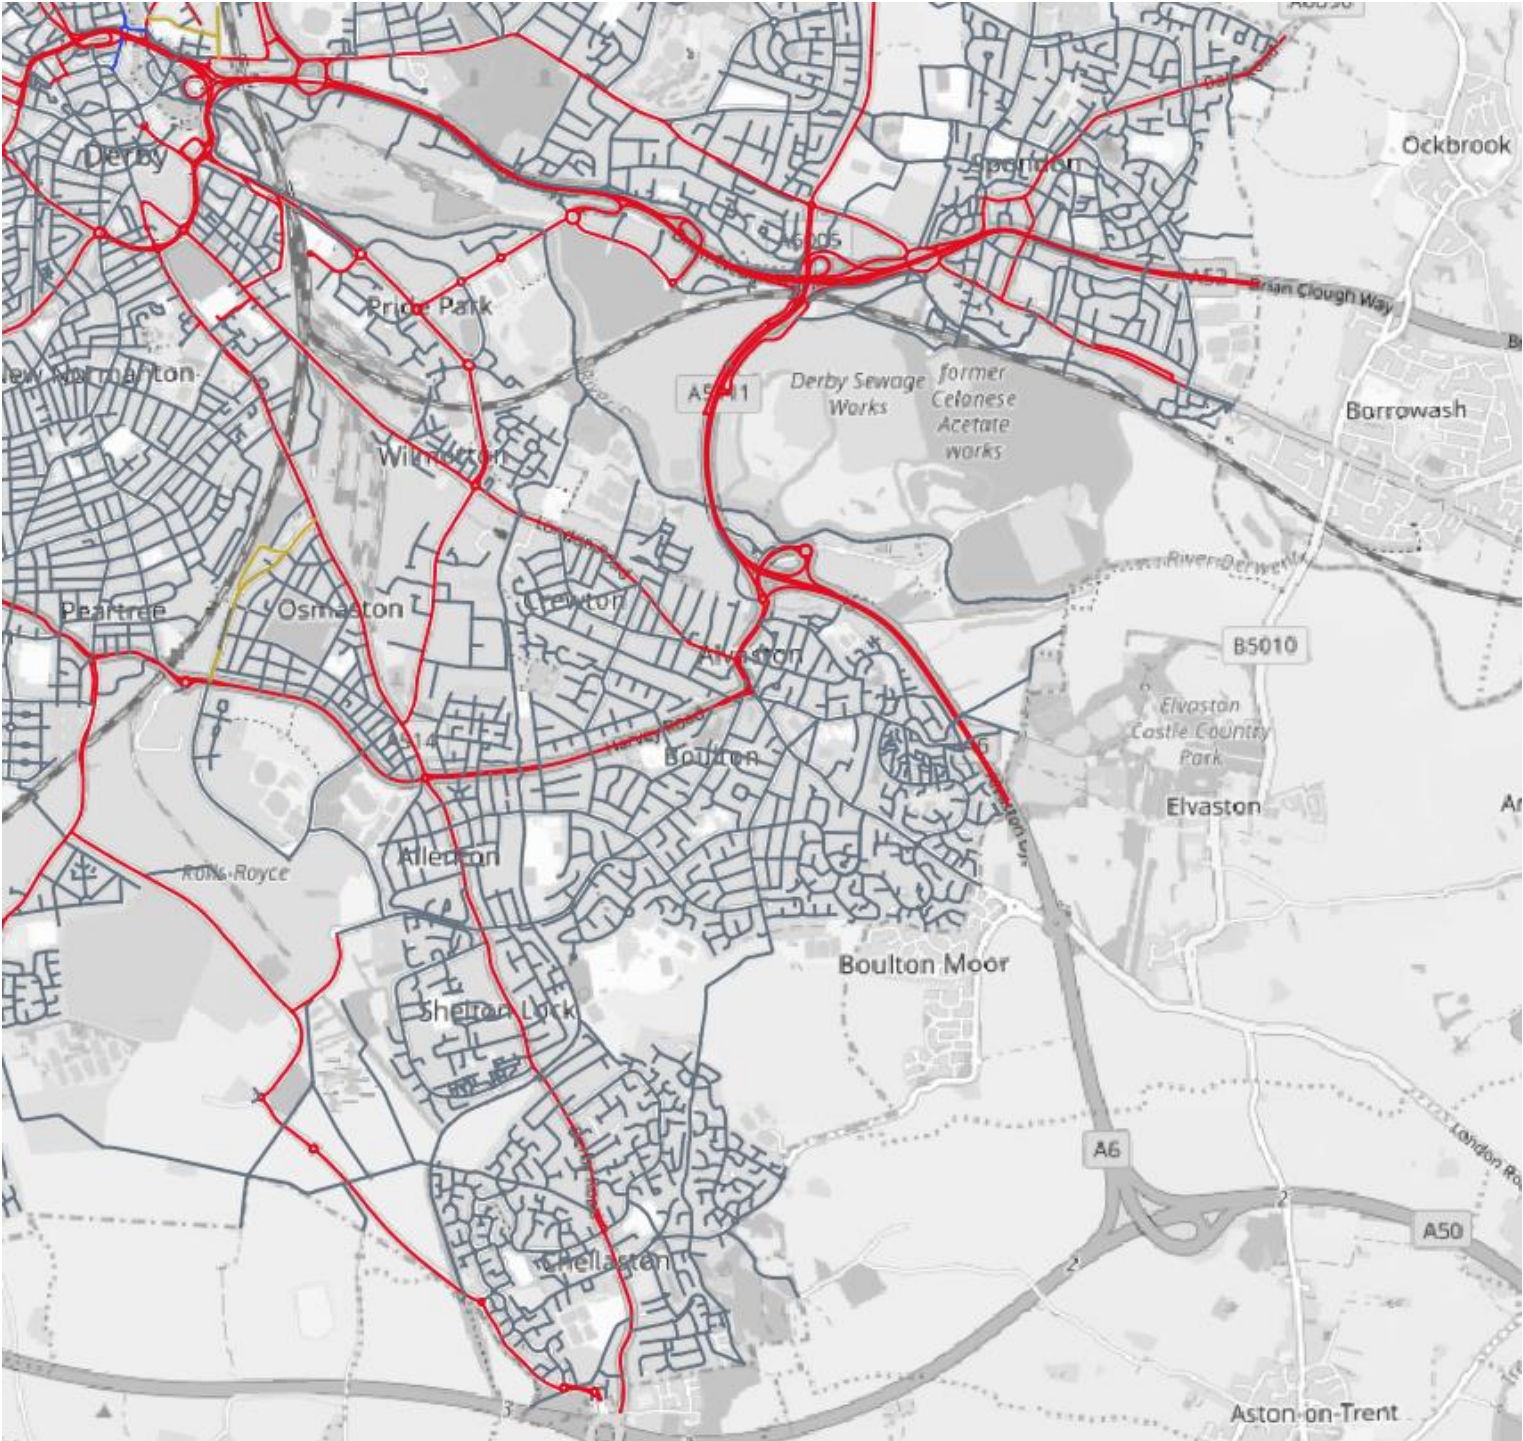

Derby City Resilient Network - Overview

Derby City Resilient Network – North-East

Derby City Resilient Network – South-East

Derby City Resilient Network – Overview – South West

Derby City Resilient Network – North-West