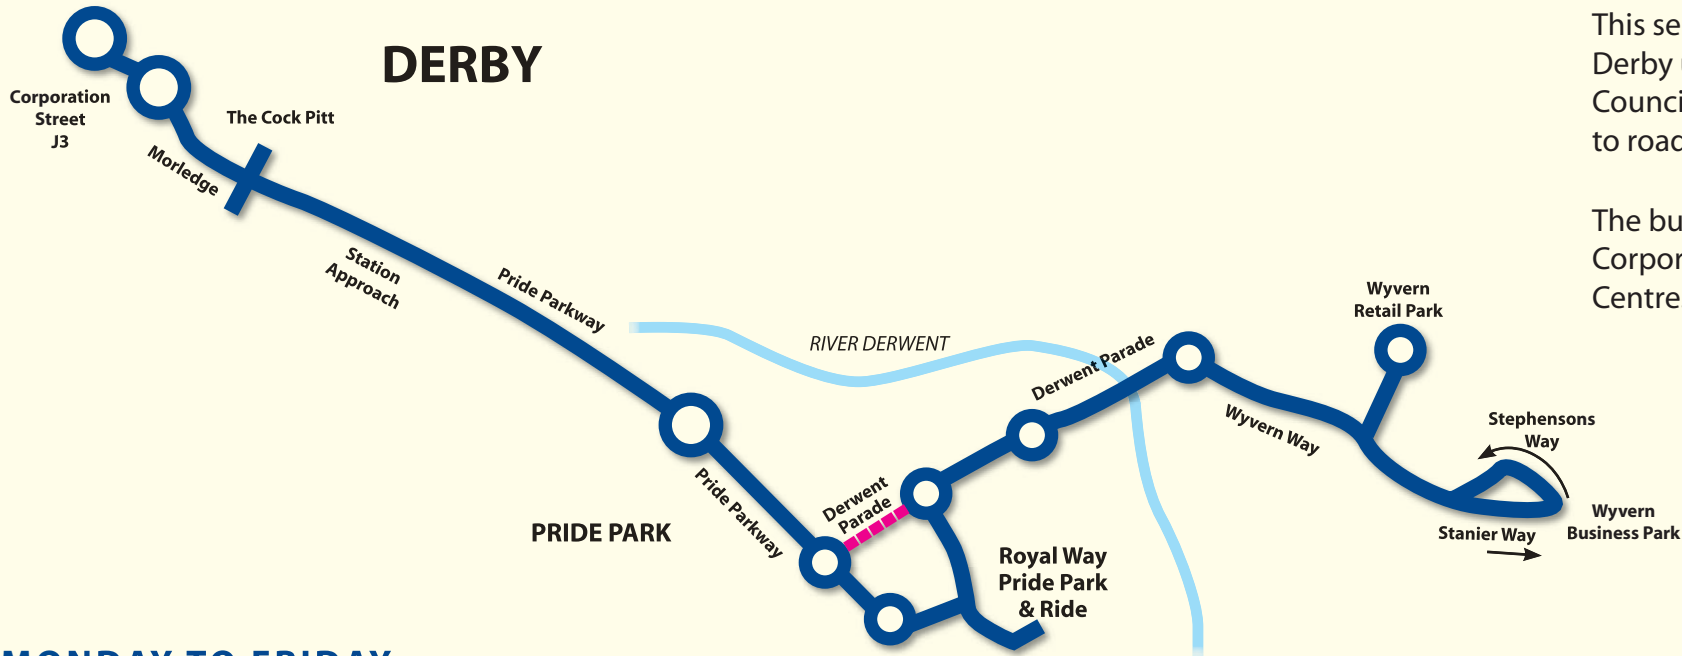

DERBY

This service is operated by Notts and Derby under contract to Derby City Council. Variations may be made due to road closures and emergencies.

The bus departs from stand **J3** on Corporation Street in Derby City Centre.

Route for matchday Saturdays only

MONDAY TO FRIDAY

Corporation Street J3	-	0700	0710	0720	0930	0945	00	15	30	45	1600	1840	1850	1900
Pride Parkway	-	0706	0716	0726	0936	0951	06	21	36	51	1606	1846	1856	1906
Pride Park & Ride	-	0708	0718	0728	0938	0953	08	23	38	53	1608	1848	1858	1908
Wyvern Park	-	0713	0723	0733	0943	0958	13	28	43	58	1613	1853	1903	1913
Stephensons Way	-	0715	0725	0735	0945	1000	15	30	45	00	1615	1855	1905	1915
Pride Park & Ride	0700	0718	0728	0738	0948	1003	18	33	48	03	1618	1858	1908	1918
Pride Parkway	0702	0720	0730	0740	0950	1005	20	35	50	05	1620	1900	1910	1920
Corporation Street J3	0708	0728	0738	0748	0958	1013	28	43	58	13	1628	1908	1918	1928

then every 10 mins until
then at these mins past each hour
until
then every 10 mins until

MATCHDAY SATURDAYS

Corporation Street J3	0700	0715	0730	0745	00	15	30	45	1300
Pride Parkway	0706	0721	0736	0751	06	21	36	51	1306
Derwent Parade	0707	0722	0737	0753	07	22	37	53	1307
Wyvern Park	arr 0710	0725	0740	0755	10	25	40	55	1310
Wyvern Park	dep 0715	0730	0745	0801	15	30	45	01	1315
Stephensons Way	0716	0731	0746	0802	16	31	46	02	1316
Derwent Parade	0719	0734	0749	0803	19	34	49	03	1319
Pride Parkway	0720	0735	0750	0804	20	35	50	04	1320
Corporation Street J3	0728	0743	0758	0812	28	43	58	12	1328

then at these mins past each hour
until

NON-MATCHDAY SATURDAYS

Corporation Street J3	0700	0715	0730	0745	00	15	30	45	1900
Pride Parkway	0706	0721	0736	0751	06	21	36	51	1906
Pride Park & Ride	0708	0723	0738	0753	08	23	38	53	1908
Wyvern Park	0713	0728	0743	0758	13	28	43	58	1913
Stephensons Way	0715	0730	0745	0800	15	30	45	00	1915
Pride Park & Ride	0718	0733	0748	0803	18	33	48	03	1918
Pride Parkway	0720	0735	0750	0805	20	35	50	05	1920
Corporation Street J3	0728	0743	0758	0813	28	43	58	13	1928