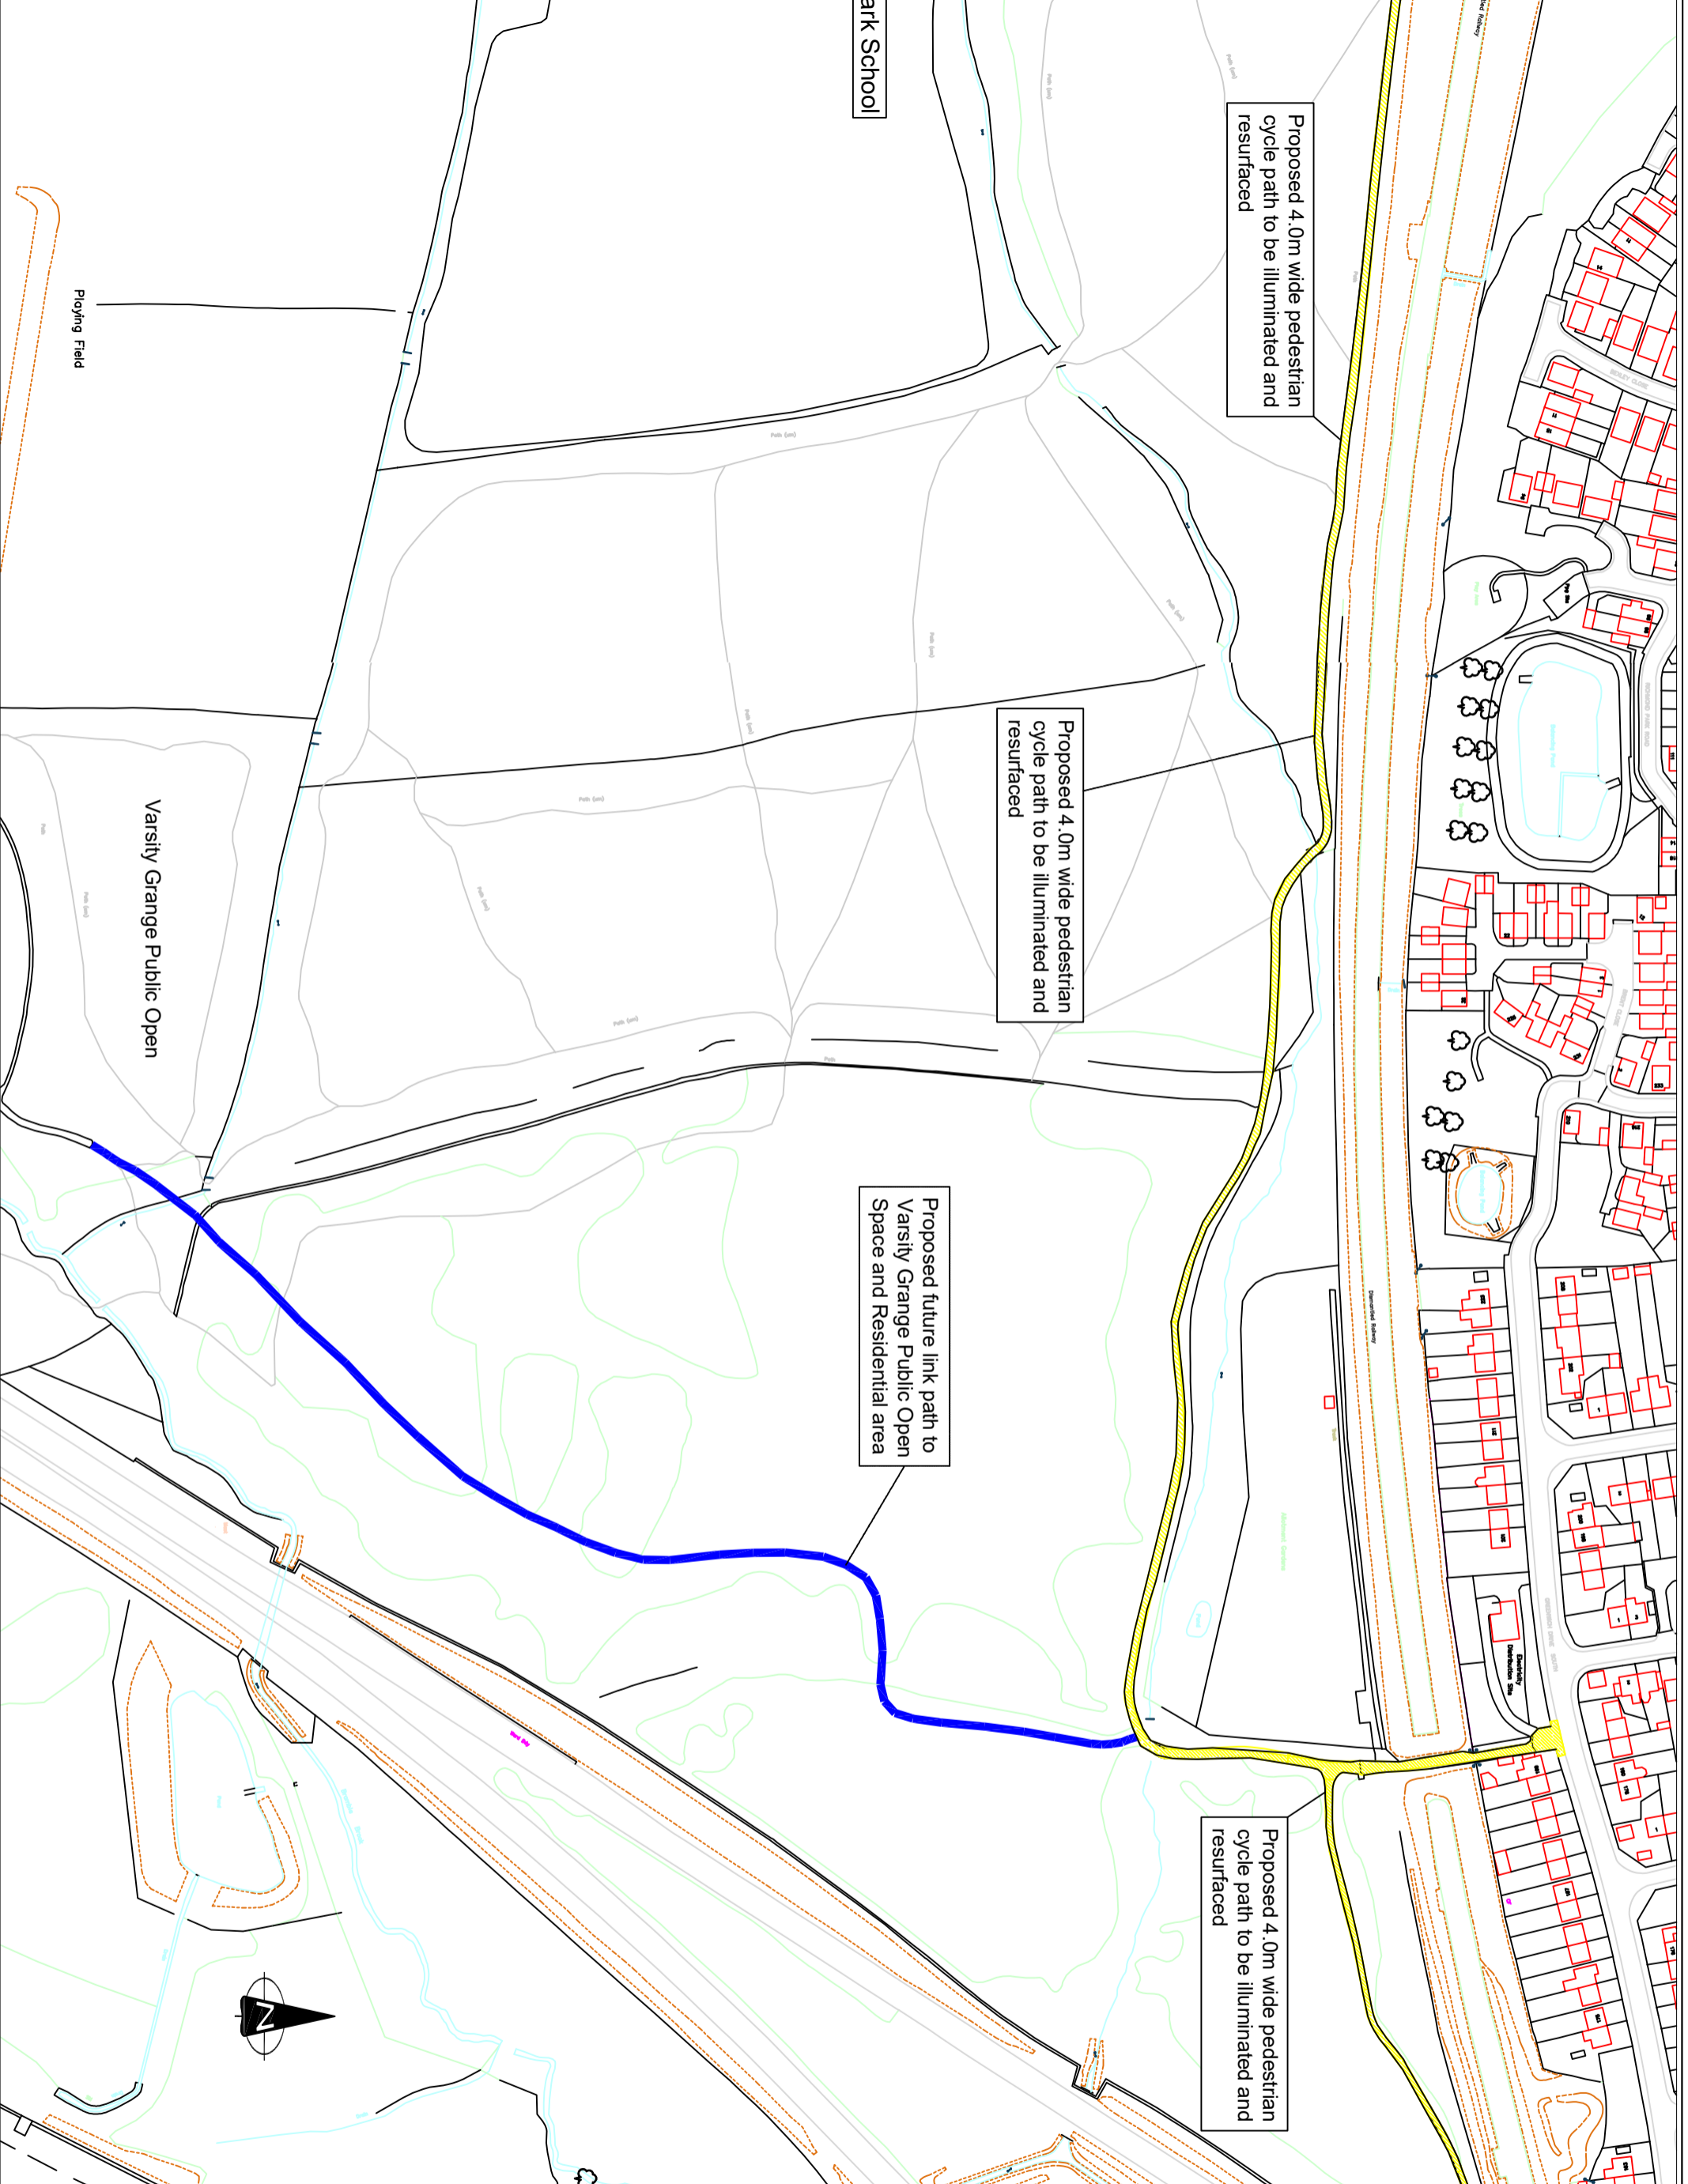

Proposed Mickleover to Mackerworth cyclepath 400 metres wide with street lighting

Proposed 4.0m wide pedestrian cycle path to be illuminated and resurfaced

Proposed 4.0m wide pedestrian cycle path to be illuminated and resurfaced

Proposed future link path to Varsity Grange Public Open Space and Residential area

Proposed 4.0m wide pedestrian cycle path to be illuminated and resurfaced

Do not scale

© Crown copyright and database rights 2021 Ordnance Survey 100049315