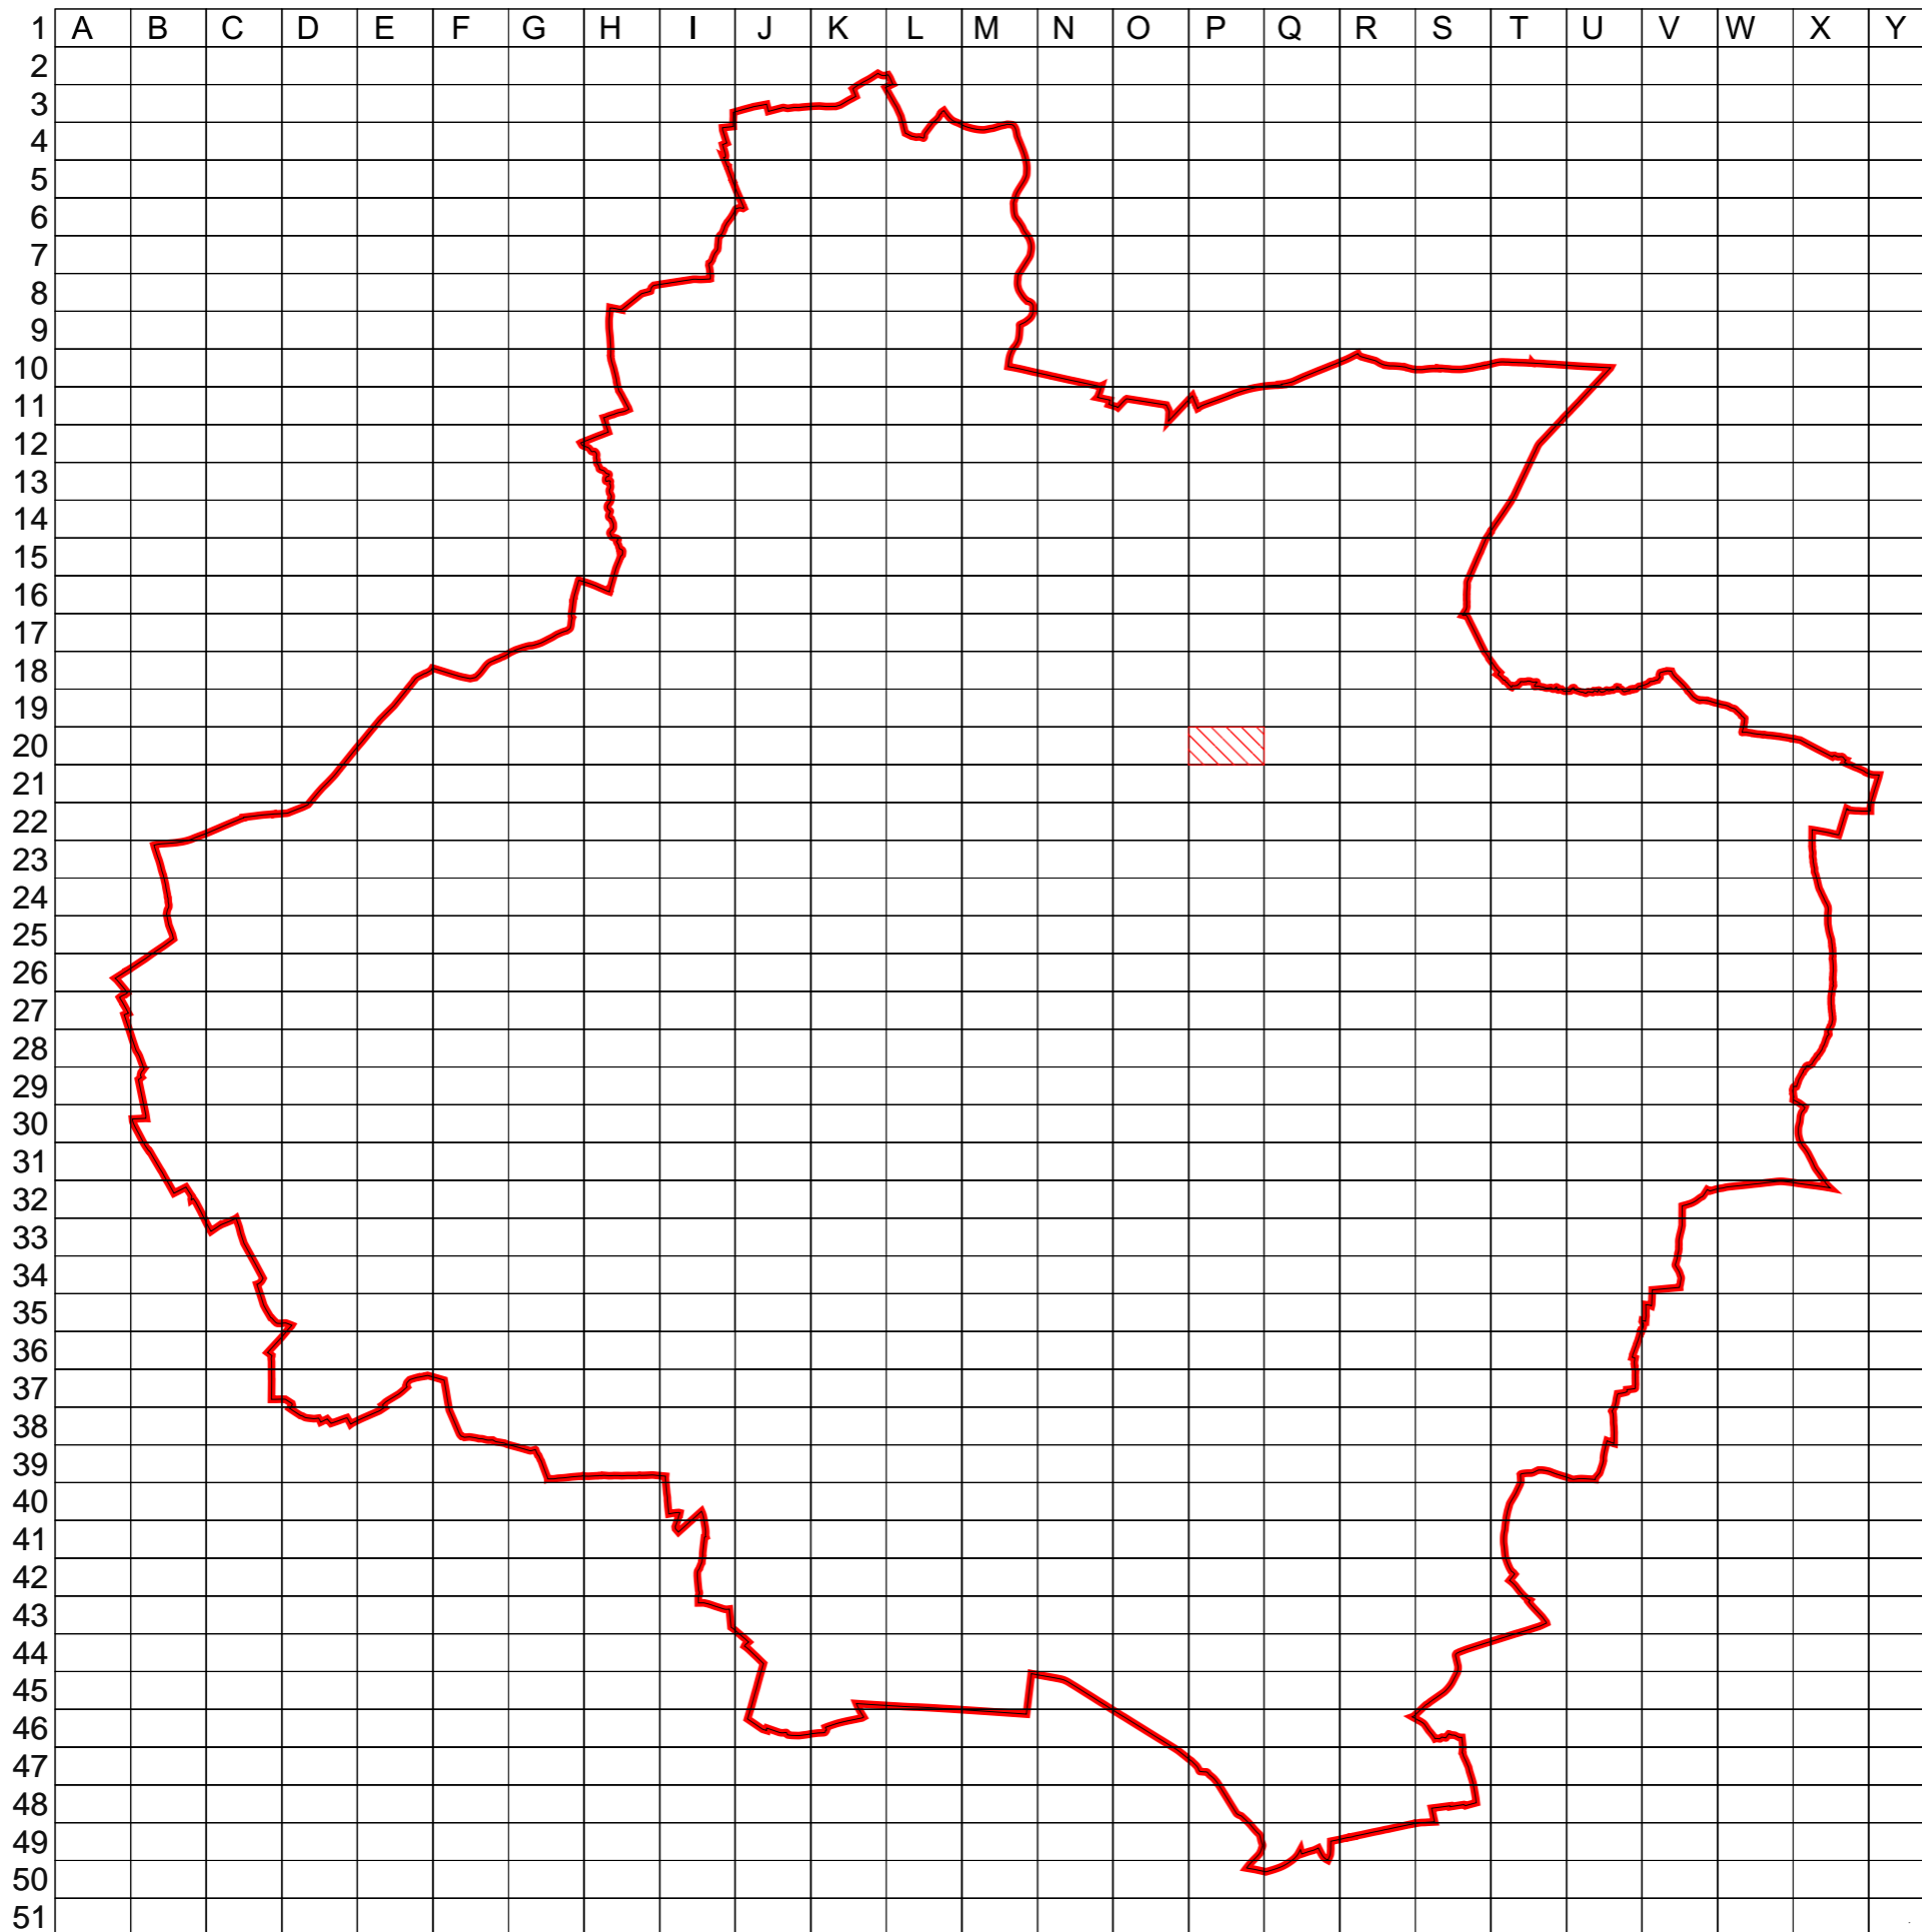

Derby City Council

Overview Map

Revision No -

Date - 4 Apr 22 - 3 Oct 23

KEY

Area Code Tiles with a Restriction

City Boundary

Roads excluded from the Civil Enforcement Area

Scale - NTS

© Crown Copyright and Database Rights
Ordnance Survey
2022.

Licence Number: 100024913